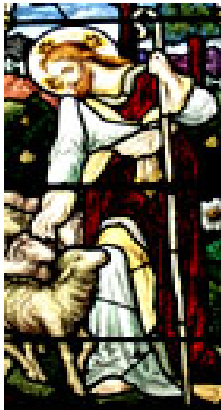

Choose Your Favorite Symbol of Jesus

Over the centuries, people have used many symbols to remind them of Jesus. Sometimes, the symbols were used by Christians in place of a picture of Jesus himself. If the rulers learned that people believed in Jesus, the Christians would be hurt or killed. The symbol was a safe secret among believers. In other times, artists used symbols for Jesus in their paintings and sculptures. Their artwork is displayed all over the world.

Below are several common symbols of Jesus. What's your favorite one?

Good Shepherd

Fish

Light of the World

Lamb

Rock